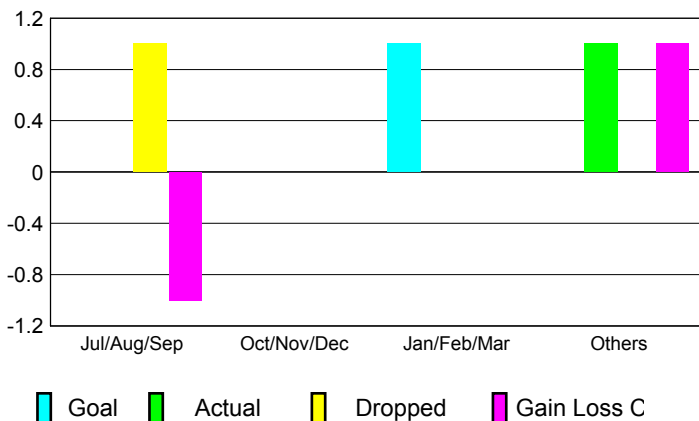

GMT: **JØRN ANDERSEN**

Location: **FINLAND**

GMT CA: **4**

CLUBS

Month	New Club Goal	Actual New Clubs	Actual Dropped Clubs	Gain/Loss of Clubs
2012-2013				
Jul/Aug/Sep	0	0	1	-1
Oct/Nov/Dec	0	0	0	0
Jan/Feb/Mar	1	0	0	0
Apr/May/June	0	1	0	1
Totals	1	1	1	0

Club Results 2012-2013

Goal, New, Dropped, Gain/Loss

MEMBERSHIP

Month	Net Memb Goal	Actual New Memb	Actual Dropped Memb	Gain/Loss of Memb
2012-2013				
Jul/Aug/Sep	-22	6	23	-17
Oct/Nov/Dec	7	17	31	-14
Jan/Feb/Mar	36	20	26	-6
Apr/May/June	7	46	36	10
Totals	28	89	116	-27