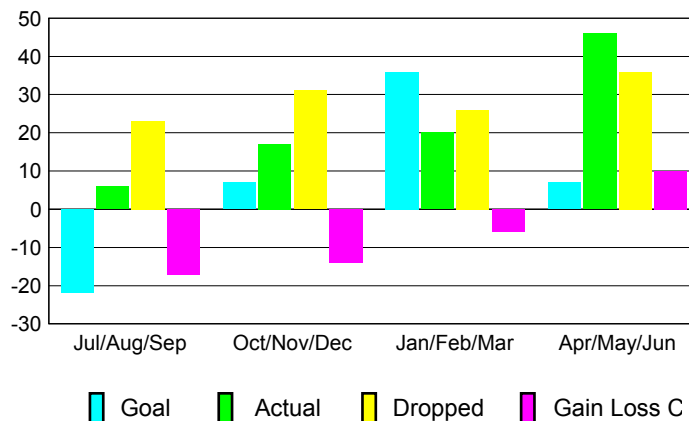

GMT: **JØRN ANDERSEN**

Location: **FINLAND**

GMT CA: **4**

CLUBS

Month	New Club Goal	Actual New Clubs	Actual Dropped Clubs	Gain/Loss of Clubs
2012-2013				
Jul/Aug/Sep	0	0	1	-1
Oct/Nov/Dec	0	0	0	0
Jan/Feb/Mar	1	0	0	0
Apr/May/June	0	1	0	1
Totals	1	1	1	0

Club Results 2012-2013

Goal, New, Dropped, Gain/Loss

MEMBERSHIP

Month	Net Memb Goal	Actual New Memb	Actual Dropped Memb	Gain/Loss of Memb
2012-2013				
Jul/Aug/Sep	-22	6	23	-17
Oct/Nov/Dec	7	17	31	-14
Jan/Feb/Mar	36	20	26	-6
Apr/May/June	7	46	36	10
Totals	28	89	116	-27

Membership Results 2012-2013

Goal, New, Dropped, Gain/Loss

YTD Status Quo Clubs 2012-2013

Status Quo Clubs Compared to Status Quo Members

Gender Comparison 2012-2013

Club Gain/Loss 2012-2013

Membership Gain/Loss 2012-2013